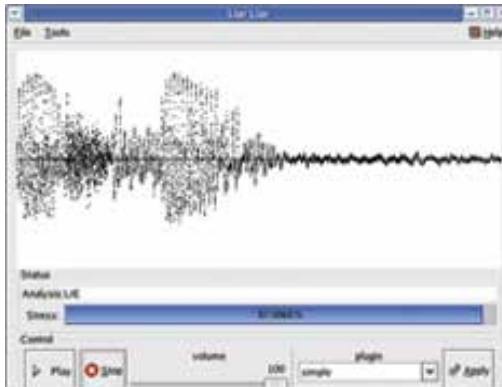

Notes: The upper chart shows the amplitude of the audio signal, the middle one shows the volume, and the bottom one shows the envelope, which are the dark grey curves (we use the upper curve, the value of which is $\text{Max}(|r(t)|)$)