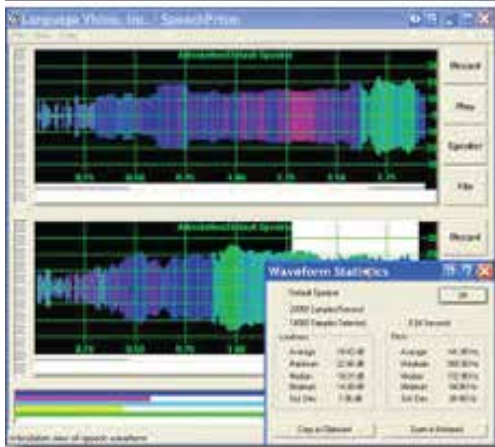

Notes: The upper chart shows the amplitude of the audio signal, the middle one shows the volume, and the bottom one shows the envelope, which are the dark grey curves (we use the upper curve, the value of which is $\text{Max}(|r(t)|)$)