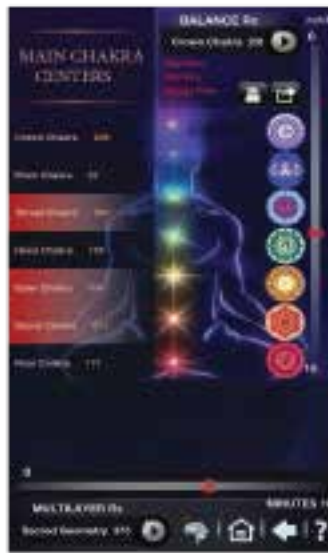

Phobias

Emotional Panel:
 Displays both conscious
 and sub conscious emo-
 tional activity

Nutriopathy Panel:
 Contains probabilities
 for Homeopathic combina-
 tion remedies, vita-
 mins and minerals.

Sacred Geomtry

Sensitivities

Solfeggio Tones

Today's Risks

Spinal Energy

Main Chakra Centers

Injuries

Social Media Marketing:

You can even post images and information from the Quantum iLife/iNfinity directly to your FaceBook and or Twitter Account ~ A great viral marketing plan. At no extra cost to you.