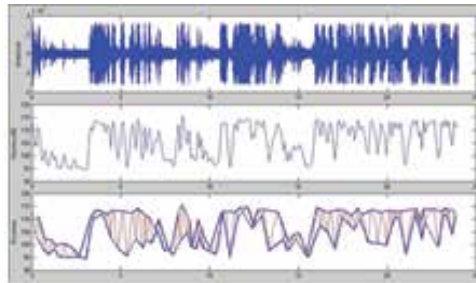

Notes: The upper chart shows the amplitude of the audio signal, the middle one shows the volume, and the bottom one shows the envelope, which are the dark grey curves (we use the upper curve, the value of which is $\text{Max}(|r(t)|)$)