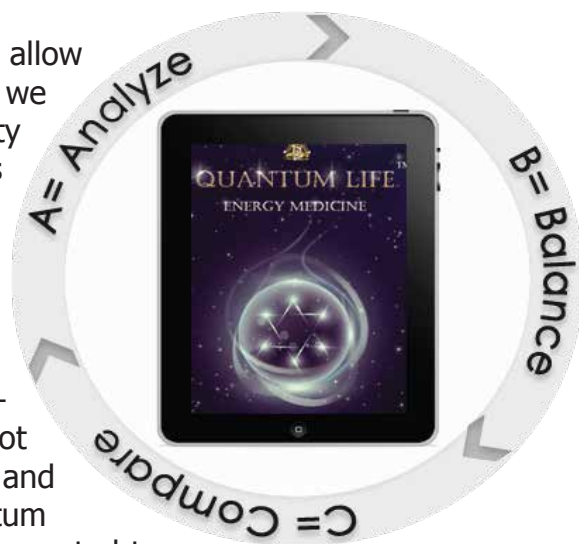

Sounds interesting? If you would allow us a few minutes of your time, we would like to use this opportunity to introduce to you this mind-boggling technology.

"For many years, we wanted to create a truly revolutionary product. A product that would benefit both practitioner and consumer. We did not want to play the same game and develop a $15 000 usd Quantum Biofeedback device. Instead, we wanted to create an "event". An event that would alter the course of the Quantum industry. It is our hope that with The Quantum iLife/iNfinity App, Quantum Biofeedback will be accessible on a much wider scale." says Karen and Ryan Williams, founders of Quantum Life LLC.

» So How Does This Wonderful Quantum Biofeedback Technology Work?

Unlike traditional biofeedback instruments which measure the stress response according to physiological parameters (brain wave patterns, heart rate & or galvanic skin response GSR) The Quantum iLife/iNfinity seeks to determine your stressors identified through your voice signature pattern. Once your stressors have been identified, your mobile device has the ability to generate specific frequencies or tones via the device sound card to help restore balance & harmony.

» Sounds Like Star Trek Medicine?

Perhaps... but then again cell phones using satellite technology was Star Trek not even 20 years ago!

Star Trek Medicine is not as far off as you think! Qualcomm, a Fortune 500 Company with thousands of employees is offering a $10-million dollar prize to the first company who develops a StarTrek TriCorder device. Visit this link here to learn more: <http://www.qualcommtricorderxprize.org>

With over 500 entries we are not the only company who share this vision!

See how
New Sensing Technologies
will enhance new mobile healthcare devices.

VISIT:
QUALCOMM
TRICORDER XPRIZE