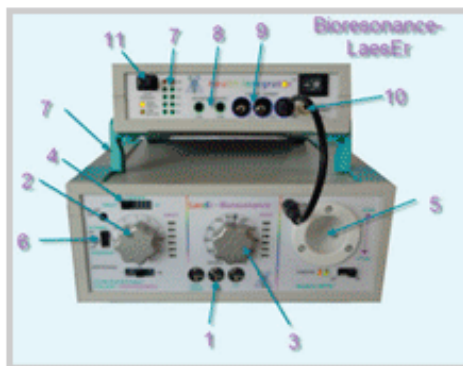

Embodying this already accepted technological breakthrough, coupled with the tremendous advancements in the computer industry, various pioneers began developing computer based stress detection systems. Computerized stress detection and "body scanning" devices have occupied the biofeedback industry for well over 30 years.