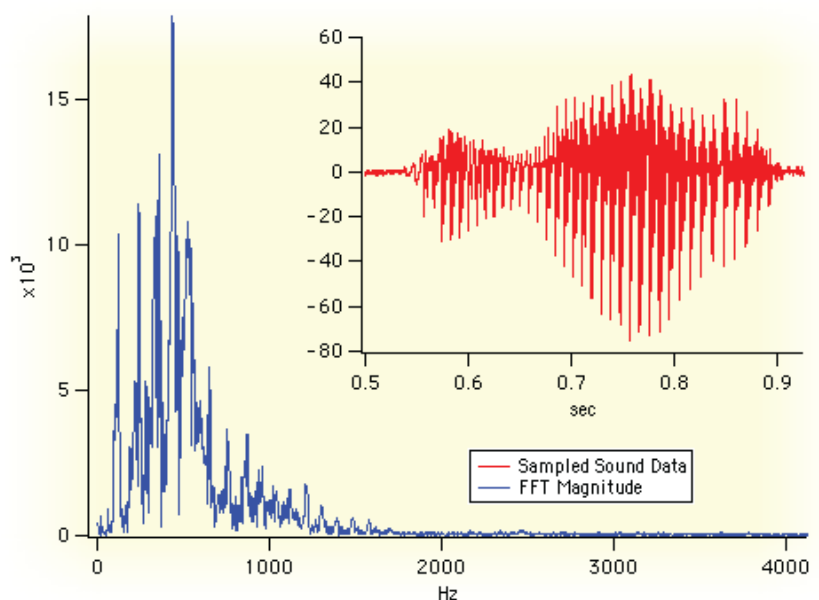

This audio wave form is then compared against a myriad of energetic signatures or frequencies ranging from herbs, toxins, viruses, bacteria's, and more. Depending on how the voice responds or resonates with the various energetic signatures may determine the bodies response to these items. The testing process is similar to that of a traditional stress test whereby the client is stressed and their reaction to this individual stressor is monitored. In the exact same way, the voice wave file will be stressed by the respective energetic frequencies or signatures and their responses will be recorded and tabulated in easy to view charts and graphs. If these stressors are not resolved, symptoms may appear. Imbalances usually begin at the cell level, progress to tissue and organ level, and may involve whole systems. Once these stressors have been identified, the practitioner is now able to introduce frequencies consonant with a non-stressed physical and emotional environment. These frequencies can be in the form of recommended homeopathic solutions, electro-acupuncture or meridian & naturopathic balancing.