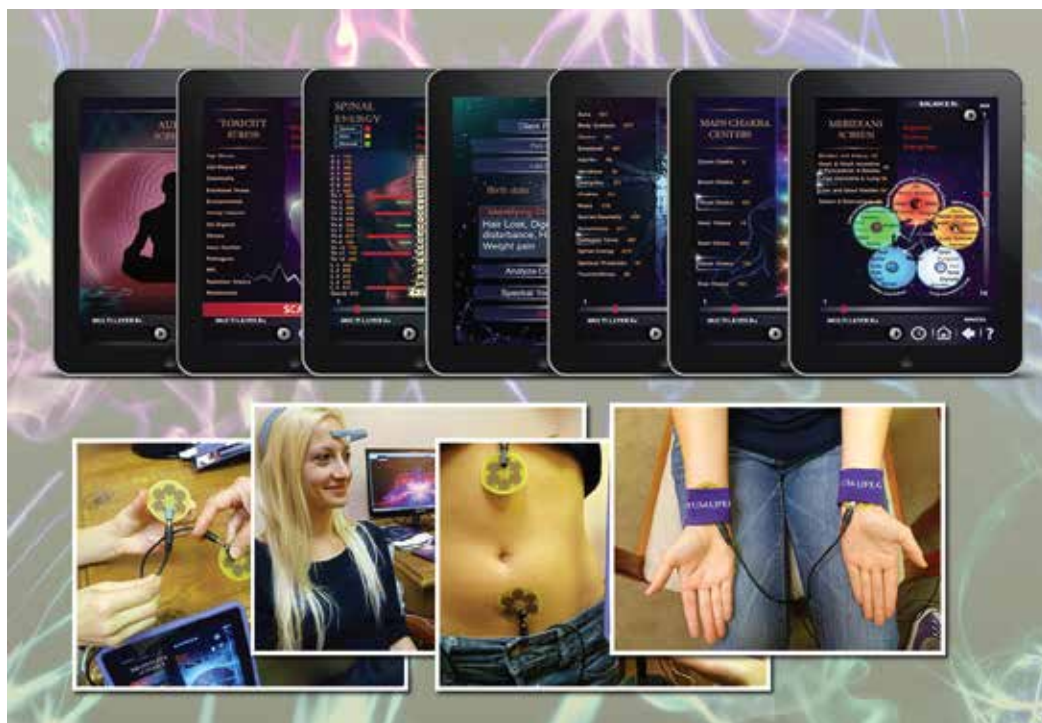

So successful were these devices, thousands and thousands of practitioners adopted this new modality and so the industry of Quantum Biofeedback was born. These non-invasive Quantum Biofeedback devices combined the elements of biofeedback, Rife technology, stress reduction, homeopathic medicine, electro acupuncture, computer technology and quantum physics offering the practitioner insights into their clients current state-of-health never seen before!

They work on the electromagnetic level by reducing the stresses on the body caused by food, toxins, the environment, genetics and lifestyle. Then it feeds back correcting impulses, at nano-second computer speeds.

» So Where Does The Quantum iLife/iNfinity Mobile App Fit Into This Mix?

Up until now, all devices were based upon a Windows operating platform requiring a computer and external hardware to perform the various functions. In the same way that Steve Jobs revolutionized the computer industry, Quantum Life is revolutionizing the Quantum Biofeedback Industry with the development of Mobile Based Apps. Now, anyone can have access to Quantum Biofeedback on their mobile devices like the iPhone, iPad, iPod Touch and any Android device!

Now, an investment in Quantum Biofeedback does not need to cost in excess of $20 000usd!

There is a reason why mobile devices are called "Smart Phones"