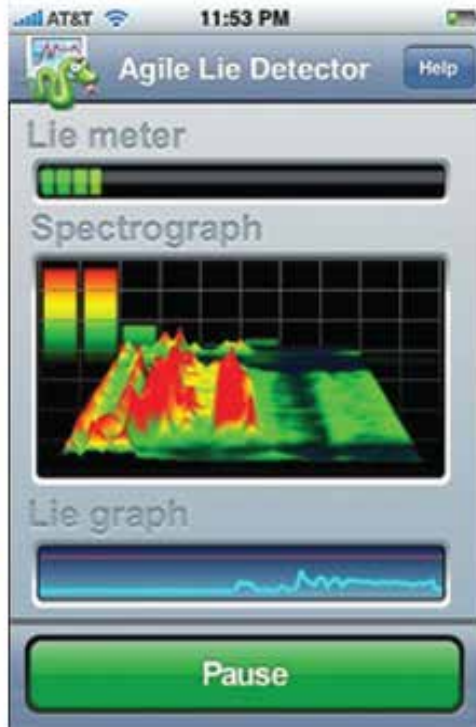

Notes: The upper chart shows the amplitude of the audio signal, the middle one shows the volume, and the bottom one shows the envelope, which are the dark grey curves (we use the upper curve, the value of which is $\text{Max}(|r(t)|)$)